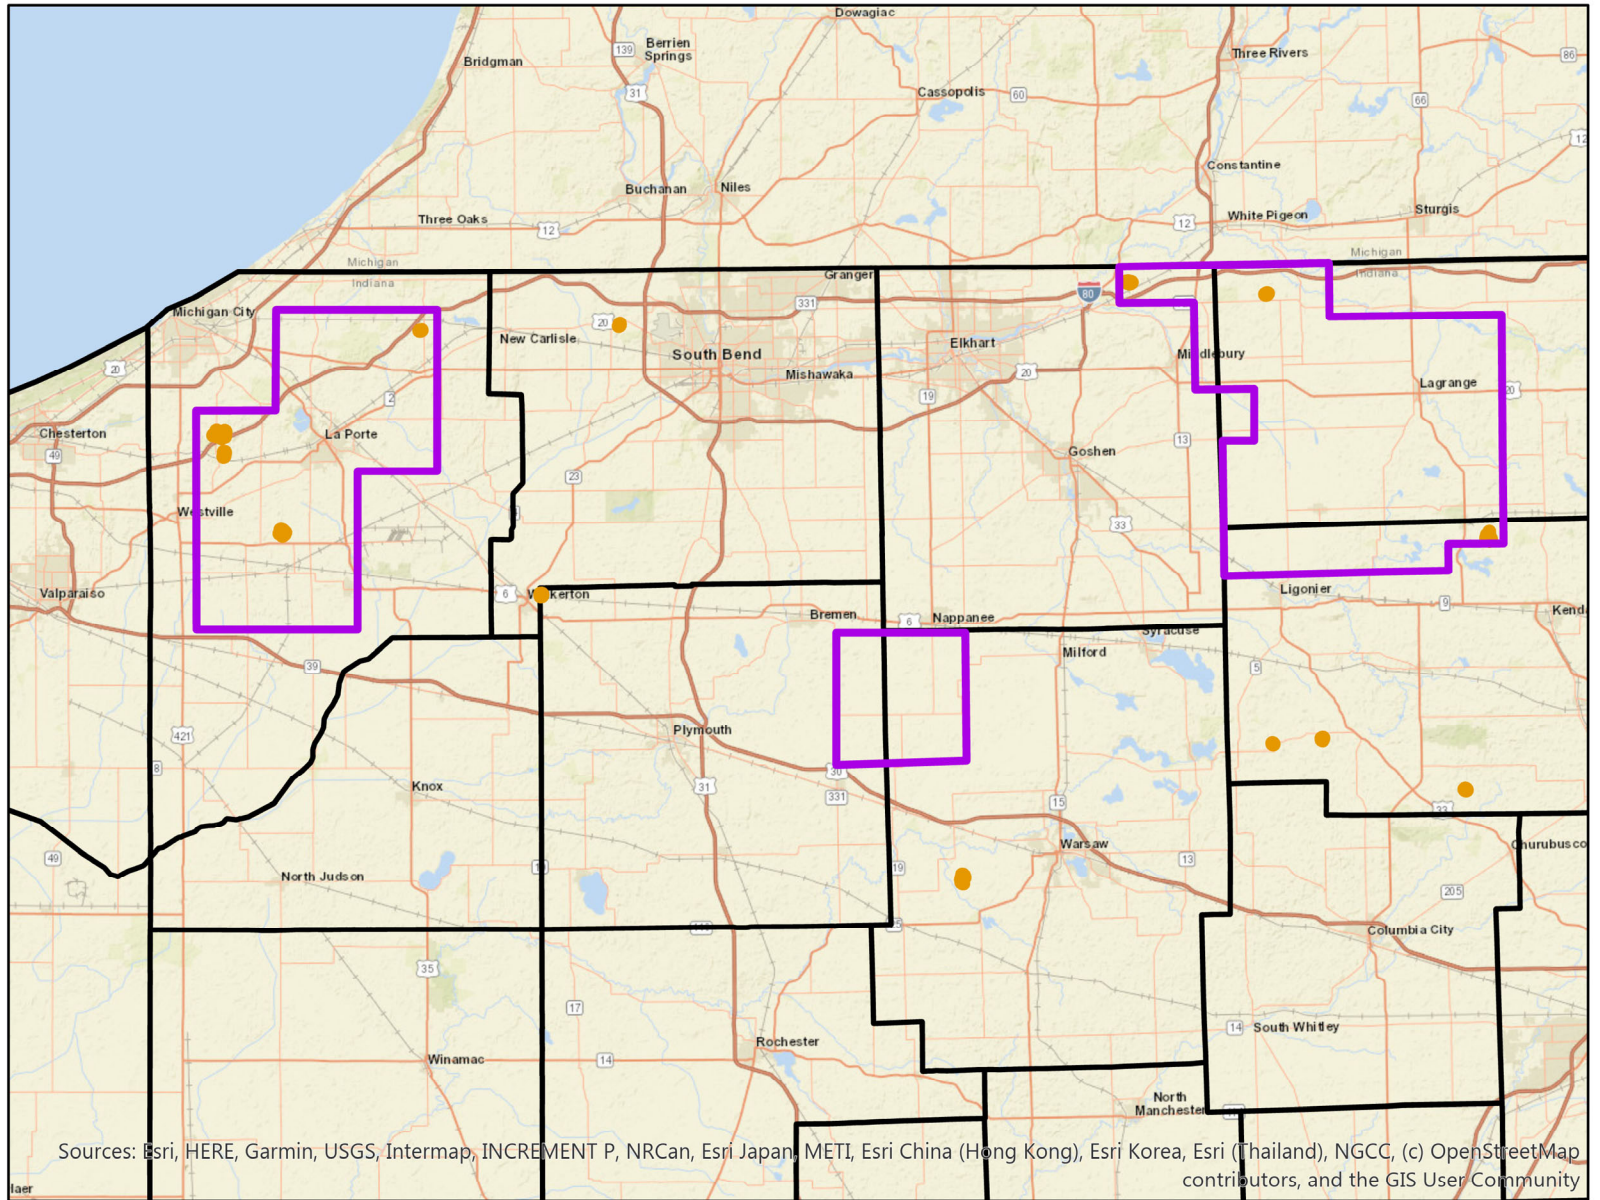

PROPOSED FLIGHT AREAS

-  PROPOSED FLIGHT AREAS
-  ACID BOGS

0 2.5 5 10 Miles