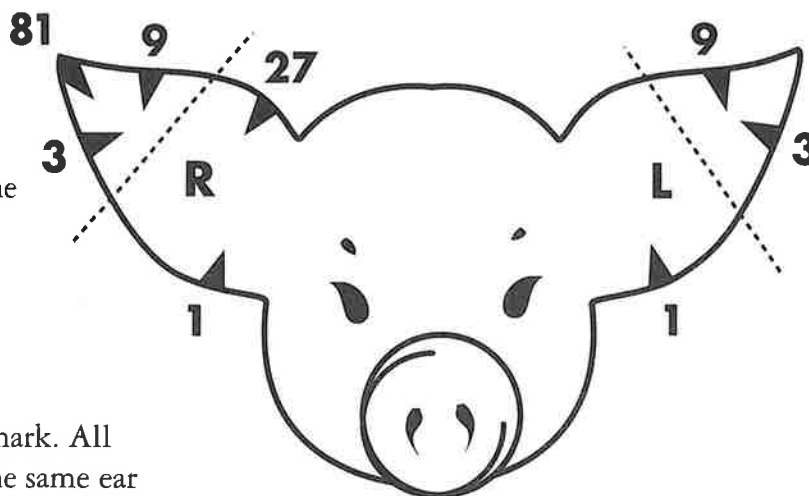

# Universal Ear Notching System

The Universal Ear Notching System is the most common method of permanent identification. The following paragraphs and diagrams explain the Universal Ear Notching System.

## Litter Mark (Right Ear)

The right ear is used for the litter mark. All pigs in the same litter must have the same ear notches in this ear. The right ear is on the pig's own right.

## Individual Pig Mark (Left Ear)

The left ear is used for notches to show individual pig number in the litter. Each pig will have different notches in this ear.